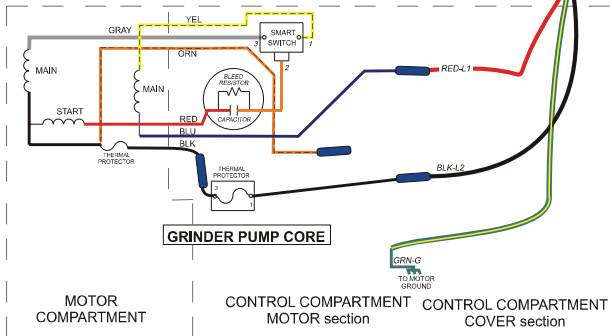

SUPPLY CABLE WIRE COLOR & OPERATION

Wire Color	Function
Brown	NA
Red	L1
Black	L2 or Neutral
Green w/ Yellow Stripe	Ground
Yellow	NA
Blue	NA

METERING PUMP

NA0036P20 -
220 Volt 50 Hz
Control Wiring Tag

eone